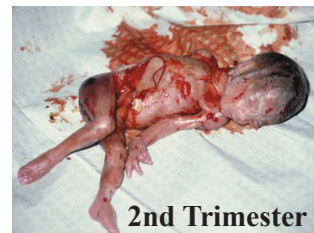

Join Us to Protest Johns Hopkins' Abortion Policy

Join Us to Protest Johns Hopkins' Abortion Policy

Meet 3rd
Wednesday
every month
8:30-10 AM

Meet 3rd
Wednesday
every month
8:30-10 AM

Parking Map
and Protest
Location on Back